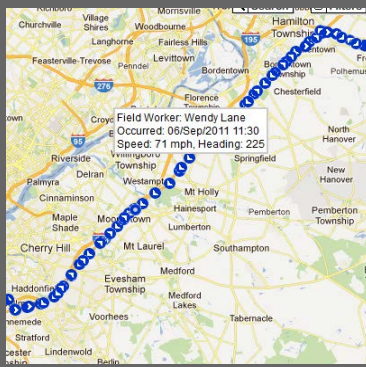

View individual worker details including activity and current position.

The 'Breadcrumb' trail view shows speed, direction, location, and status of workers.

Multiple rules can be setup based on triggers such as entering or exiting area, speed and movement.