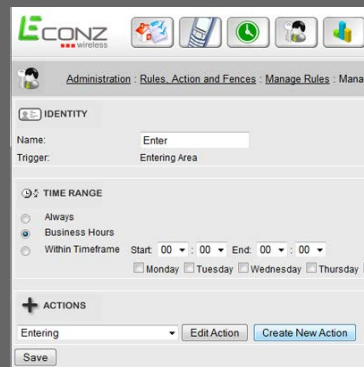

- Employee Tracking (Location, Movement, Speed and Direction, over 12 Triggers)
- Over 20 Reports (Time, Attendance, Tasks, Sub Tasks, and many more)
- Custom and Editable Fields on Handsets (Mileage, Custom info from field, etc)
- View multiple employee locations on the map
- Clock in and out multiple field workers from a single device
- Web-User log in/out Administrator log in/out

## timecard is ideal for companies that have a mobile workforce, such as:

- Construction
- Distribution
- Public Safety
- Government
- Healthcare
- Transportation
- Telecommunications
- Utilities
- Many More!

View individual worker details including activity and current position.

The 'Breadcrumb' trail view shows speed, direction, location, and status of workers.

Multiple rules can be setup based on triggers such as entering or exiting area, speed and movement.