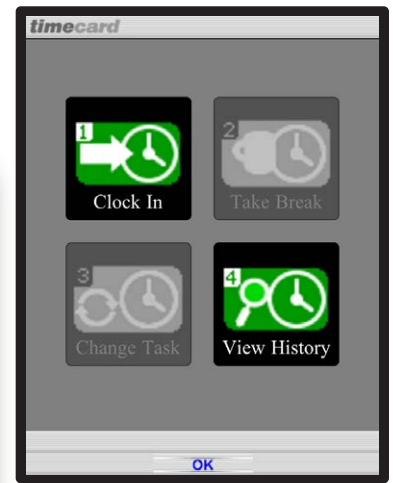

timecard

because time is money

timecard LBS

is a mobile tracking and time sheet solution that works from a wireless device. Data is transferred from a field worker's handset to Econz web-based software for real-time backend management capabilities. Companies that use Econz timecard can expect to Benefit in the following ways:

- Increased worker productivity
- Reduced paperwork and time savings
- Decrease in Time-Theft by Employees
- Manage workforce more efficiently
- Streamline Time and Attendance into preferred Accounting and Payroll Systems
- Increase Profits by saving on everyday costs (fuel, administration, overtime, etc.)