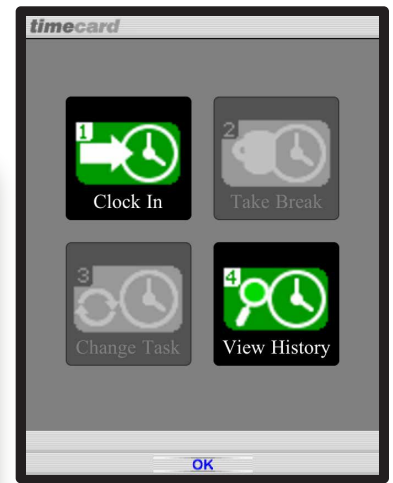

timecard GPS consists of:

Easy to use cell-phone software that allows your workers to be tracked through a business day. Mobile workers are able to clock-in, take a break, change tasks and clock-out; all directly on their cell phones, Sonim, Apple iOS, Android or BlackBerry devices.**

View individual worker details including activity and current position.

The 'Breadcrumb' trail view shows speed, direction, location, and status of workers.

Multiple rules can be setup based on triggers such as entering or exiting area, speed and movement.