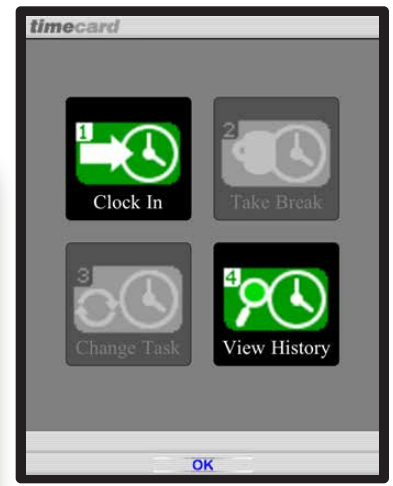

timecard GPS consists of:

Easy to use cell-phone software that allows your workers to be tracked through a business day. Mobile workers are able to clock-in, take a break, change tasks and clock-out; all directly on their cell phone, iPhone, Android or BlackBerry devices.**

View individual worker details including activity and current position.

The 'Breadcrumb' trail view shows speed, direction, location, and status of workers.

Multiple rules can be setup based on triggers such as entering or exiting area, speed and movement.