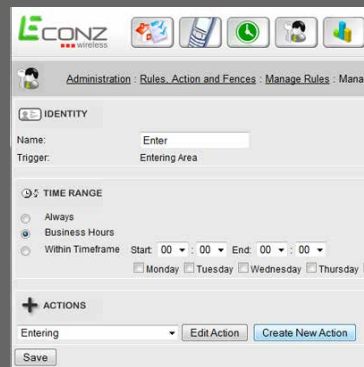

- Employee Tracking (Location, Movement, Speed and Direction, over 12 Triggers)
- Over 20 Reports (Time, Attendance, Tasks, Sub Tasks, and many more)
- Custom and Editable Fields on Handsets (Mileage, Custom info from field, etc)
- View multiple employee locations on the map
- Clock in and out multiple field workers from a single device
- Web-User log in/out- Administrator log in/out

timecard is ideal for companies that have a mobile workforce, such as:

- | | | |
|----------------------|----------------|------------------|
| ■ Construction | ■ Distribution | ■ Public Safety |
| ■ Government | ■ Healthcare | ■ Transportation |
| ■ Telecommunications | ■ Utilities | ■ Many More! |

View individual worker details including activity and current position.

The 'Breadcrumb' trail view shows speed, direction, location, and status of workers.

Multiple rules can be setup based on triggers such as entering or exiting area, speed and movement.